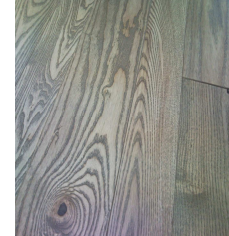

4 1/4" Rustic
 White Ash "Natural"
~~\$4.99~~ **\$3.19 /sf.!**
 5,000 sf. Available

4 1/4" Rustic
 White Ash "Driftwood"
~~\$4.99~~ **\$3.19 /sf.!**
 5,000 sf. Available

UPDATED January 25th, 2012

SPECIES	WIDTH	GRADE	COLOUR	SQ. FT.	Clearance PRICE
Items: 141 square feet or more					
Hickory	1/2" by 5"	Plank, 5-ply	Heritage - Engineered	587	\$ 4.59
	2 1/4"	Plank	Pioneer, Natural	882	\$ 4.15
		Plank	Pioneer, Heritage/Canyon	1,220	\$ 4.25
	Eco-Max	Plank	Heritage (Eco-Max 2 1/4 to 5 1/4)	851	\$ 4.49
Hard Maple	5 1/4"	Plank	Prairie - Pioneer	375	\$ 5.09
	2 1/4"	RUSTIC, sq. edge	Sable- Pioneer	453	\$ 2.99
Red Pine	3 1/4"	Plank	Heritage	540	\$ 2.75
Red Oak	3 1/4"	Plank	Natural	357	\$ 4.59
Cherry	2.0"	Plank	Natural- Matte	504	\$ 3.95
	2 1/4"	Plank	Natural- Matte	160	\$ 3.45
Walnut	2 1/4"	Plank	Natural - Semi-gloss	1,055	\$ 4.95
Northern Ash	3 1/4 & 5 1/4"	Plank (no wood filler)	Natural- Pioneer finish	400	\$ 3.99
		Plank (no wood filler)	Canyon- Pioneer finish	1,120	\$ 4.29
White Oak	2 1/4"	Classic & Btr.	Acorn	1,572	\$ 4.35
	3 1/4"	Plank (no wood filler)	Natural- Pioneer finish	1,090	\$ 4.29
Red Maple	2 1/4 & 4 1/4"	Distressed Plank	Smoked Ginger, semi-gloss	290	\$ 3.75
		Distressed Country	Lighthouse	247	\$ 2.99
Items: 20 sq. feet TO 139 sq. feet					
Cherry	4 1/4"	RUSTIC	Natural	43	\$ 3.25
	5 1/4"	Plank	Natural	81	\$ 3.80
Hard Maple	2 1/4"	Classic & Btr.	Sandalwood	25	\$ 2.00
	4 1/4"	Plank	Greige	100	\$ 3.20
	4 1/4"	XL RUSTIC	Driftwood, Hand distr, Antiqued	109	\$ 2.99
	5 1/4"	Plank	Sable	100	\$ 4.10
Hickory	2 1/4"	Classic & Btr.	VALLEY	73	\$ 2.70
		Plank	Semi-gloss, Sahara	120	\$ 2.99
	4 1/4"	Plank	Butterscotch	40	\$ 2.50
	4 1/4"	Rustic	Natural	45	\$ 2.50
Red Maple	5 1/4"	Plank	Double Mocha	100	\$ 4.00
	4 1/4"	Classic & Btr.	Auburn	60	\$ 2.00
Walnut	4 1/4"	Classic & Btr.	Prairie	25	\$ 2.00
	2 1/4"	RUSTIC	Natural - Semi-gloss	94	\$ 3.65
White Ash	2 1/4"	Classic & Btr.	Natural	90	\$ 3.75
	3 1/4"	Classic & Btr.	Honey Brown/Pecan	114	\$ 2.99
	5 1/4"	Plank	Natural	121	\$ 3.20
	6 1/4"	Sel & Btr	Canyon	32	\$ 3.00
	8 1/4"	Sel & Btr	Canyon	17	\$ 3.00
	8 1/4"	Sel & Btr	Butterscotch	19	\$ 3.00
White Oak	2 1/4"	Classic & Btr.	Autumn	33	\$ 2.00
		Classic & Btr.	Deerskin	92	\$ 2.50
	4 1/4"	Millrun	UNFIN. Sq. Edge	118	\$ 2.40
		Plank	Driftwood	60	\$ 3.00